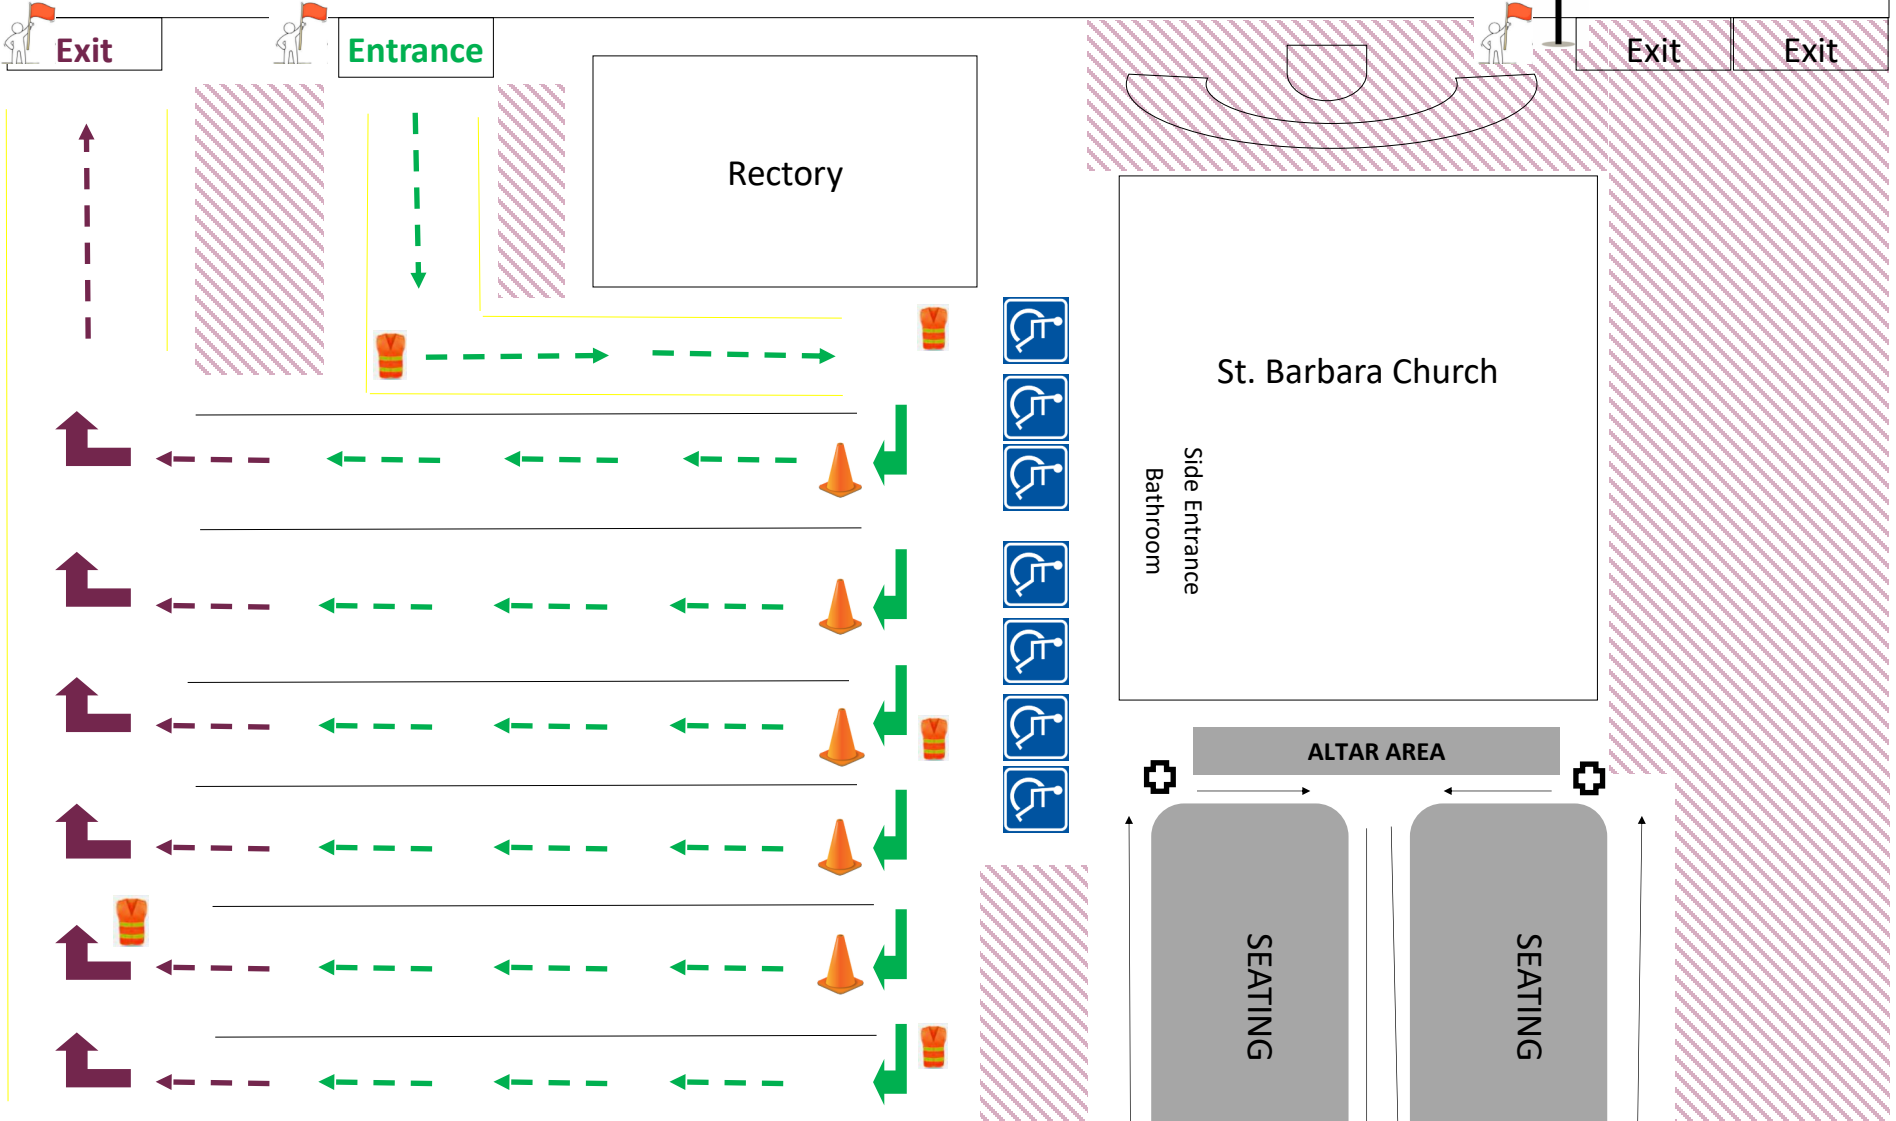

Four Corners

Cambridge Road

Traffic Flow		Communion		Restricted Area No Driving, Parking, or Seating
In	Out	Station	Direction	