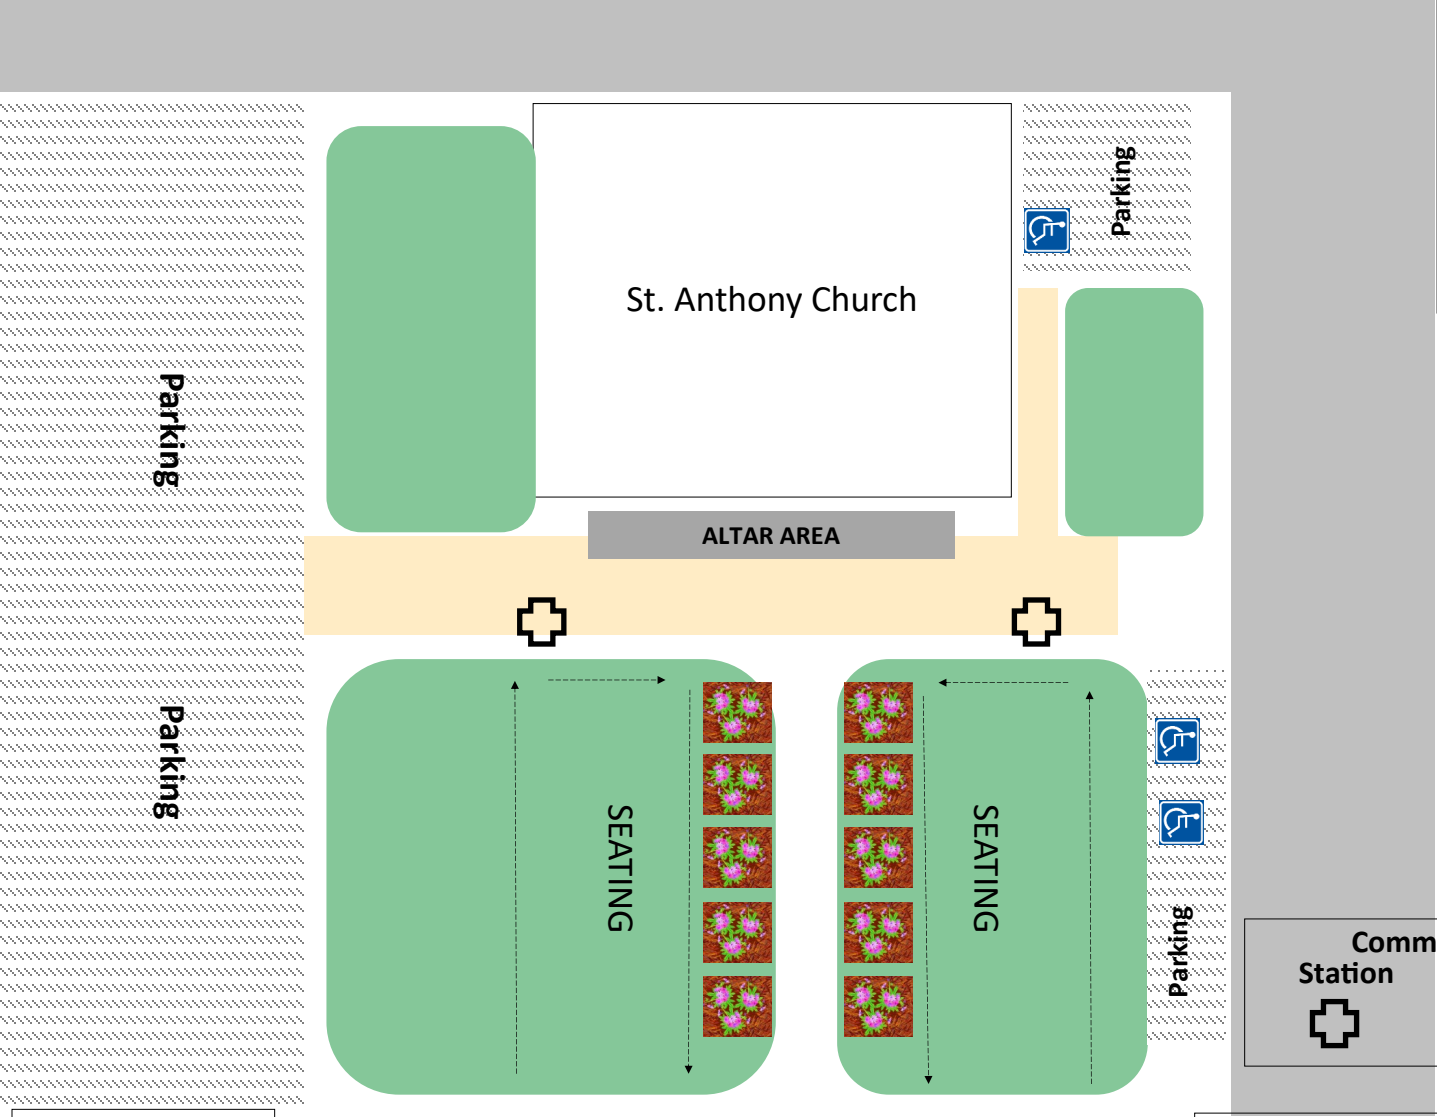

FOSA Depot

Windrose

St. Anthony Church

ALTAR AREA

Parking

Parking

Parking

Parking

Main Street

Communion Station
Direction